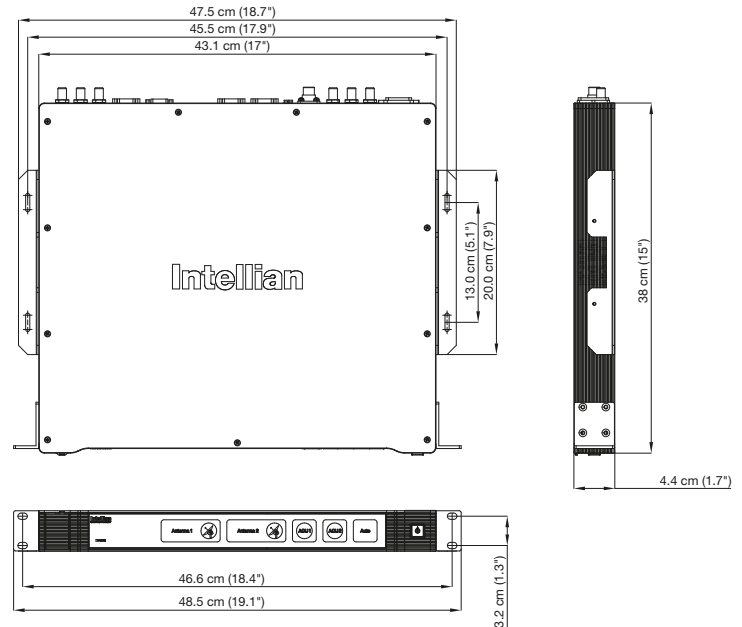

System Dimensions

Global HQ
Innovation Center / Factory
Intellian Technologies, Inc.
T +82 31 379 1000
F +82 31 377 6185

APAC
Seoul Office
Intellian Technologies, Inc.
T +82 2 511 2244
F +82 2 511 2235

Americas
Irvine Office
Intellian Technologies USA, Inc.
T +1 949 727 4498
F +1 949 271 4183
Toll Free +1 888-201-9223

EMEA
Rotterdam Office
Intellian B.V.
T +31 1 0820 8655
F +31 1 0820 8656