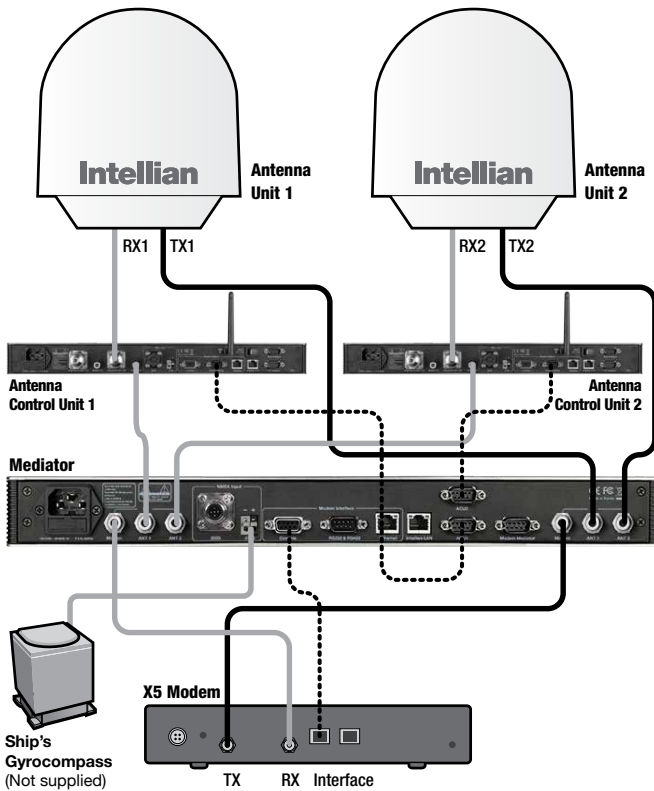

Intellian® Dual VSAT Mediator

Technical Specifications

Physical	
Dimension (WxDxH)	43.1 x 38.1 x 4.4 cm (17" x 15" x 1.7")
Weight	2.5 kg (5.5 lbs)
Power Consumption	5 W Typ.
Frequency Range	950~2150 MHz
Connectors	75 Ohm F-Type Female
Interface	
Gyrocompass Interface	NMEA0183 / NMEA2000
Modem Interface	RS-232C / I/O ports / Ethernet
Serial ports	19200bps 8, N, 1, RS-232C 2 ports for ACU 1 and ACU 2
USB port	1 port for PC or Management Device
Power Requirement	100 ~ 240 V AC, 50~60 Hz

Intellian® Dual VSAT Mediator

utilizes a leading-edge technology to control two Intellian VSAT antenna systems simultaneously. It ensures an uninterrupted and always-on broadband service. The secondary antenna system will immediately take over the role of a primary antenna to deliver the highest levels of system performance and reliability if the primary antenna is blocked or offline.

Key Features

- Solution for vessels in dynamic blockage environments
- Ensures uninterrupted communication onboard
- Automatic and fast antenna switching
- Simple and easy installation
- Compatible with various modems
- Aptus Web for the mediator

System Diagram